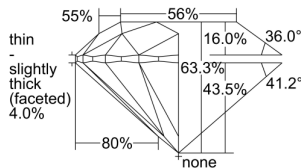

GIA®

FACSIMILE

GIA REPORT 7268214608

Verify this report at gia.edu

GIA DIAMOND DOSSIER®

June 28, 2017
GIA Report Number 7268214608
Shape and Cutting Style ..... Round Brilliant
Measurements ..... 4.85 - 4.88 x 3.08 mm

GRADING RESULTS

Carat Weight ..... 0.45 carat
Color Grade ..... H
Clarity Grade S11
Cut Grade ..... Very Good

ADDITIONAL GRADING INFORMATION

Polish ..... Very Good
Symmetry ..... Very Good
Fluorescence ..... None
Clarity Characteristics ..... Feather
Inscription(s): GIA 7268214608

PROPORTIONS

Profile to actual proportions