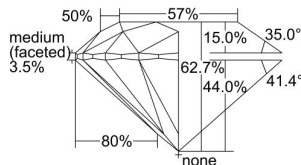

GIA®

FACSIMILE

GIA REPORT 6455449479

Verify this report at GIA.edu

GIA NATURAL DIAMOND DOSSIER®

December 30, 2022
GIA Report Number **6455449479**
Shape and Cutting Style ..... **Round Brilliant**
Measurements ..... **5.95 - 5.99 x 3.74 mm**

GRADING RESULTS

Carat Weight ..... **0.81 carat**
Color Grade ..... **G**
Clarity Grade **VS1**
Cut Grade ..... **Excellent**

ADDITIONAL GRADING INFORMATION

Polish ..... **Excellent**
Symmetry ..... **Excellent**
Fluorescence ..... **Faint**
Clarity Characteristics ..... **Crystal, Pinpoint**
Inscription(s): **GIA 6455449479**

PROPORTIONS

Profile to actual proportions

GRADING SCALES

GIA COLOR SCALE	GIA CLARITY SCALE	GIA CUT SCALE
Colorless	Flawless	Excellent
Near Colorless	Internally Flawless	
Faint	VVS₁	Very Good
Very Light	VVS₂	
Light	VS₁	Good
	VS₂	
	S₁	Fair
	S₂	
	I₁	Poor
	I₂	
	I₃