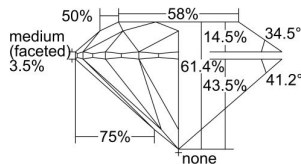

GIA®

FACSIMILE

GIA REPORT 6312574146

Verify this report at GIA.edu

GIA NATURAL DIAMOND DOSSIER®

January 08, 2019
GIA Report Number 6312574146
Shape and Cutting Style ..... Round Brilliant
Measurements ..... 5.70 - 5.73 x 3.51 mm

GRADING RESULTS

Carat Weight ..... 0.70 carat
Color Grade ..... E
Clarity Grade VVS1
Cut Grade ..... Excellent

ADDITIONAL GRADING INFORMATION

Polish ..... Excellent
Symmetry ..... Excellent
Fluorescence ..... Faint
Clarity Characteristics ..... Pinpoint, Feather
Inscription(s): GIA 6312574146

PROPORTIONS

Profile to actual proportions

GRADING SCALES

GIA COLOR SCALE	GIA CLARITY SCALE	GIA CUT SCALE	
D	FLAWLESS	EXCELLENT	
E	INTERNALLY FLAWLESS		
F		VVS₁	VERY GOOD
G	VVS₂		
H	VS₁	GOOD	
I	VS₂		
J	SI₁	FAIR	
K	SI₂		
L	I₁	POOR	
M			
N			
O	I₂		
P			
Q			
R	I₃		
S			
T			
U			
V			
W			
X			
Y			
Z