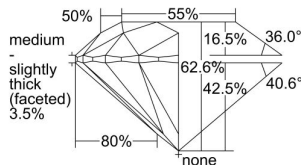

GIA®

FACSIMILE

GIA REPORT 2426855626

Verify this report at GIA.edu

GIA NATURAL DIAMOND DOSSIER®

April 07, 2022
GIA Report Number 2426855626
Shape and Cutting Style ..... Round Brilliant
Measurements ..... 6.14 - 6.18 x 3.86 mm

GRADING RESULTS

Carat Weight ..... 0.90 carat
Color Grade ..... D
Clarity Grade VS1
Cut Grade ..... Excellent

ADDITIONAL GRADING INFORMATION

Polish ..... Excellent
Symmetry ..... Excellent
Fluorescence ..... Faint
Clarity Characteristics ..... Crystal, Pinpoint
Inscription(s): GIA 2426855626

PROPORTIONS

Profile to actual proportions

GRADING SCALES

GIA COLOR SCALE

COLORLESS	D
	E
	F
	G
	H
	I
	J
NEAR COLORLESS	K
	L
FAIN	M
	N
	O
	P
VERY LIGHT	Q
	R
	S
	T
	U
	V
	W
	X
	Y
LIGHT	Z

GIA CLARITY SCALE

FLAWLESS	VERY VERY SLIGHTLY INCLUDED	VS₁	VS₂	VS₁	VS₂	SI₁	SI₂	I₁	I₂	I₃		
											FLAWLESS	INTERNALLY FLAWLESS

GIA CUT SCALE

EXCELLENT
VERY GOOD
GOOD
FAIR
POOR