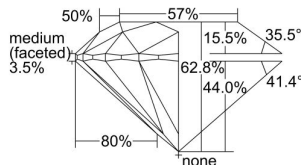

GIA®

FACSIMILE

GIA REPORT 2266180223

Verify this report at gia.edu

GIA DIAMOND DOSSIER®

June 26, 2017
GIA Report Number 2266180223
Shape and Cutting Style ..... Round Brilliant
Measurements ..... 5.66 - 5.68 x 3.56 mm

GRADING RESULTS

Carat Weight ..... 0.70 carat
Color Grade ..... G
Clarity Grade S11
Cut Grade ..... Excellent

ADDITIONAL GRADING INFORMATION

Polish ..... Excellent
Symmetry ..... Excellent
Fluorescence ..... None
Clarity Characteristics ..... Crystal, Cloud
Inscription(s): GIA 2266180223

PROPORTIONS

Profile to actual proportions

GRADING SCALES

GIA COLOR SCALE

COLORED	D
	E
	F
	G
	H
	I
	J
NEAR COLORLESS	K
	L
	M
	N
	O
	P
	Q
	R
	S
	T
	U
	V
	W
	X
	Y
	Z

GIA CLARITY SCALE

GIA CUT SCALE

EXCELLENT	VERY GOOD	GOOD	FAIR	POOR	EXCELLENT
					VERY GOOD
VERY GOOD	GOOD	FAIR	POOR	GOOD	FAIR
				GOOD	
GOOD	FAIR	POOR	FAIR	POOR	
			FAIR		
FAIR	POOR	POOR			
		POOR