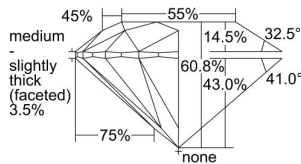

GIA®

FACSIMILE

GIA REPORT 1323840691

Verify this report at GIA.edu

GIA NATURAL DIAMOND DOSSIER®

May 20, 2019
GIA Report Number 1323840691
Shape and Cutting Style ..... Round Brilliant
Measurements ..... 5.57 - 5.60 x 3.40 mm

GRADING RESULTS

Carat Weight ..... 0.64 carat
Color Grade ..... F
Clarity Grade VS2
Cut Grade ..... Excellent

ADDITIONAL GRADING INFORMATION

Polish ..... Excellent
Symmetry ..... Excellent
Fluorescence ..... Medium Blue
Clarity Characteristics ..... Crystal
Inscription(s): GIA 1323840691

PROPORTIONS

Profile to actual proportions

GRADING SCALES

GIA COLOR SCALE	GIA CLARITY SCALE	GIA CUT SCALE	
D	FLAWLESS	EXCELLENT	
E	INTERNALLY FLAWLESS		
F		VVS₁	VERY GOOD
G	VVS₂		
H	VS₁	GOOD	
I	VS₂		
J	SI₁	FAIR	
K	SI₂		
L	I₁	POOR	
M	I₂		
N	I₃		
O			
P			
Q			
R			
S			
T			
U			
V			
W			
X			
Y			
Z