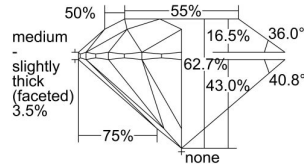

GIA®

FACSIMILE

GIA REPORT 7298406115

Verify this report at GIA.edu

GIA NATURAL DIAMOND DOSSIER®

June 27, 2018
GIA Report Number 7298406115
Shape and Cutting Style ..... Round Brilliant
Measurements ..... 5.45 - 5.49 x 3.43 mm

GRADING RESULTS

Carat Weight ..... 0.63 carat
Color Grade ..... F
Clarity Grade VS1
Cut Grade ..... Excellent

ADDITIONAL GRADING INFORMATION

Polish ..... Excellent
Symmetry ..... Excellent
Fluorescence ..... Faint
Clarity Characteristics ..... Crystal
Inscription(s): GIA 7298406115

PROPORTIONS

Profile to actual proportions

GRADING SCALES

GIA COLOR SCALE	GIA CLARITY SCALE	GIA CUT SCALE	
D	FLAWLESS	EXCELLENT	
E	INTERNALLY FLAWLESS		
F		VVS₁	VERY GOOD
G	VVS₂		
H	VS₁	GOOD	
I	VS₂		
J	SI₁	FAIR	
K	SI₂		
L	I₁	POOR	
M			
N			
O	I₂		
P			
Q			
R	I₃		
S			
T			
U			
V			
W			
X			
Y			
Z