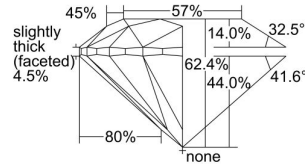

GIA®

FACSIMILE

GIA REPORT 6322654444

Verify this report at GIA.edu

GIA NATURAL DIAMOND DOSSIER®

April 26, 2019
GIA Report Number 6322654444
Shape and Cutting Style ..... Round Brilliant
Measurements ..... 6.15 - 6.18 x 3.85 mm

GRADING RESULTS

Carat Weight ..... 0.90 carat
Color Grade ..... G
Clarity Grade S11
Cut Grade ..... Excellent

ADDITIONAL GRADING INFORMATION

Polish ..... Excellent
Symmetry ..... Excellent
Fluorescence ..... Medium Blue
Clarity Characteristics ..... Feather, Crystal
Inscription(s): GIA 6322654444

PROPORTIONS

Profile to actual proportions

GRADING SCALES

GIA COLOR SCALE	GIA CLARITY SCALE	GIA CUT SCALE	
D	FLAWLESS	EXCELLENT	
E	INTERNALLY FLAWLESS		
F		VVS₁	VERY GOOD
G	VVS₂		
H	VS₁	GOOD	
I	VS₂		
J	S1₁	FAIR	
K	S1₂		
L	I₁	POOR	
M	I₂		
N	I₃		
O			
P			
Q			
R			
S			
T			
U			
V			
W			
X			
Y			
Z