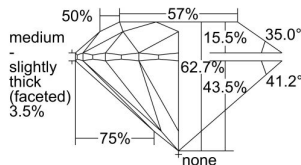

GIA®

FACSIMILE

GIA REPORT 2266699121

Verify this report at gia.edu

GIA DIAMOND DOSSIER®

August 17, 2017
GIA Report Number 2266699121
Shape and Cutting Style ..... Round Brilliant
Measurements ..... 5.09 - 5.11 x 3.20 mm

GRADING RESULTS

Carat Weight ..... 0.51 carat
Color Grade ..... H
Clarity Grade S11
Cut Grade ..... Excellent

ADDITIONAL GRADING INFORMATION

Polish ..... Excellent
Symmetry ..... Very Good
Fluorescence ..... None
Clarity Characteristics ..... Crystal, Cloud
Inscription(s): GIA 2266699121

PROPORTIONS

Profile to actual proportions

GRADING SCALES

GIA COLOR SCALE	GIA CLARITY SCALE	GIA CUT SCALE	
D	FLAWLESS	EXCELLENT	
E	INTERNALLY FLAWLESS		
F		VVS₁	VERY GOOD
G	VVS₂		
H	VS₁	GOOD	
I	VS₂		
J	S1₁	FAIR	
K	S1₂		
L	I₁	POOR	
M	I₂		
N	I₃		
O			
P			
Q			
R			
S			
T			
U			
V			
W			
X			
Y			
Z