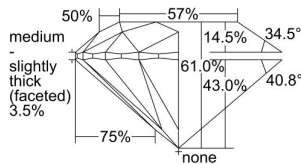

GIA®

FACSIMILE

GIA REPORT 2248617963

Verify this report at gia.edu

GIA DIAMOND DOSSIER®

January 08, 2017
GIA Report Number 2248617963
Shape and Cutting Style ..... Round Brilliant
Measurements ..... 5.74 - 5.78 x 3.51 mm

GRADING RESULTS

Carat Weight ..... 0.71 carat
Color Grade ..... G
Clarity Grade S11
Cut Grade ..... Excellent

ADDITIONAL GRADING INFORMATION

Polish ..... Very Good
Symmetry ..... Excellent
Fluorescence ..... None
Clarity Characteristics ..... Feather
Inscription(s): GIA 2248617963

PROPORTIONS

Profile to actual proportions

GRADING SCALES

GIA COLOR SCALE

COLORESS	D
	E
	F
	G
	H
	I
	J
NEAR COLORLESS	K
	L
FAINT	M
	N
	O
	P
VERY LIGHT	Q
	R
	S
	T
	U
	V
LIGHT	W
	X
	Y
	Z

GIA CLARITY SCALE

FLAWLESS	VERY VERY SLIGHTLY INCLUDED	VVS₁	
			VVS₂
INTERNALLY FLAWLESS	VERY SLIGHTLY INCLUDED	VS₁	
		VS₂	
SLIGHTLY INCLUDED	INCLUDED	S1₁	
		S1₂	
POOR		I₁	
		I₂	
		I₃	

GIA CUT SCALE

EXCELLENT
VERY GOOD
GOOD
FAIR
POOR