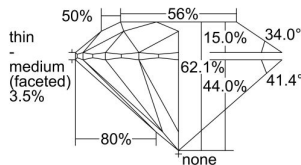

GIA®

FACSIMILE

GIA REPORT 2246398778

Verify this report at gia.edu

GIA DIAMOND DOSSIER®

December 12, 2016
GIA Report Number 2246398778
Shape and Cutting Style ..... Round Brilliant
Measurements ..... 5.76 - 5.78 x 3.58 mm

GRADING RESULTS

Carat Weight ..... 0.72 carat
Color Grade ..... J
Clarity Grade S11
Cut Grade ..... Excellent

ADDITIONAL GRADING INFORMATION

Polish ..... Excellent
Symmetry ..... Excellent
Fluorescence ..... Medium Blue
Clarity Characteristics ..... Feather
Inscription(s): GIA 2246398778

PROPORTIONS

GRADING SCALES

GIA COLOR SCALE	GIA CLARITY SCALE	GIA CUT SCALE	
D	FLAWLESS	EXCELLENT	
E	INTERNALLY FLAWLESS		
F		VVS₁	VERY GOOD
G	VVS₂		
H	VS₁	GOOD	
I	VS₂		
J	S1₁	FAIR	
K	S1₂		
L	I₁	POOR	
M	I₂		
N	I₃		
O			
P			
Q			
R			
S			
T			
U			
V			
W			
X			
Y			
Z